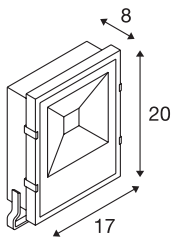

## TECHNICAL DATA

Item no.:	1000804
Lamps included	0
Number of different light outlets	1
Primary nominal voltage	220-240V ~50/60Hz mA/V
Secondary power / secondary voltage	640 mA/V
Length	17.0 cm
Width	8.0 cm
Height	20.0 cm
Net weight	1.442 kg
Gross weight	1.787 kg
IP Code	IP 65
Safety class	I
Impact resistance class	IK06
Impact resistance	1 Joule
Assembly	Surface
Assembly details	Ground,Wall
Wattage	25 W
Lumen	2270 lm
Colour temperature	3000 Kelvin
Beam angle	110 °
Color	black
CRI	>80