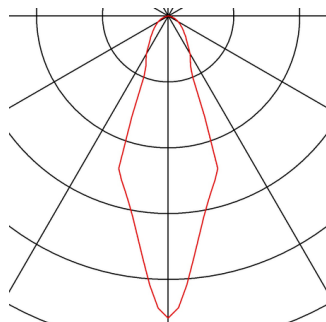

## ANELA

ceiling light, LED, 3000K, black

The ANELA ceiling mounted light is made from aluminium and has an integrated LED lamp. The set-back LED lamp reduces glare. The ANELA is available with a black or white housing, and has a reflector which generates different lumen output in a variety of colours. The dimmable luminaire is ready for direct connection to the 230V mains power supply.

## TECHNICAL DATA

|                                     |                        |
|-------------------------------------|------------------------|
| Item no.:                           | 1000807                |
| Primary nominal voltage             | 220-240V ~50/60Hz mA/V |
| Secondary power / secondary voltage | 500 mA/V               |
| Height                              | 18.0 cm                |
| Diameter                            | 8.4 cm                 |
| Net weight                          | 0.544 kg               |
| Gross weight                        | 0.675 kg               |
| IP Code                             | IP 20                  |
| Safety class                        | I                      |
| Assembly                            | Surface                |
| Assembly details                    | Ceiling                |
| Dimming technology                  | trailing edge          |
| Wattage                             | 11 W                   |
| Lumen                               | 200 - 620 lm           |
| Colour temperature                  | 3000 Kelvin            |
| Beam angle                          | 28 °                   |
| Color                               | black                  |
| CRI                                 | >90                    |
| Binning                             | 6                      |
| LXXBXX data                         | 70/50                  |
| Service life                        | 30000 h                |
| BIG WHITE Page                      | 313                    |