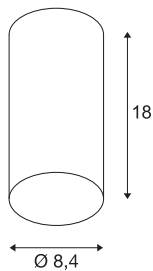

## ANELA

ceiling light, LED, 3000K, black

The ANELA ceiling mounted light is made from aluminium and has an integrated LED lamp. The set-back LED lamp reduces glare. The ANELA is available with a black or white housing, and has a reflector which generates different lumen output in a variety of colours. The dimmable luminaire is ready for direct connection to the 230V mains power supply.

## TECHNICAL DATA

|                                     |                        |
|-------------------------------------|------------------------|
| Item no.:                           | 1000807                |
| Primary nominal voltage             | 220-240V ~50/60Hz mA/V |
| Secondary power / secondary voltage | 500 mA/V               |
| Height                              | 18.0 cm                |
| Diameter                            | 8.4 cm                 |
| Net weight                          | 0.544 kg               |
| Gross weight                        | 0.675 kg               |
| IP Code                             | IP 20                  |
| Safety class                        | I                      |
| Assembly                            | Surface                |
| Assembly details                    | Ceiling                |
| Dimming technology                  | trailing edge          |
| Wattage                             | 11 W                   |
| Lumen                               | 200 - 620 lm           |
| Colour temperature                  | 3000 Kelvin            |
| Beam angle                          | 28 °                   |
| Color                               | black                  |
| CRI                                 | >90                    |
| Binning                             | 6                      |
| LXXBXX data                         | 70/50                  |
| Service life                        | 30000 h                |
| BIG WHITE Page                      | 313                    |