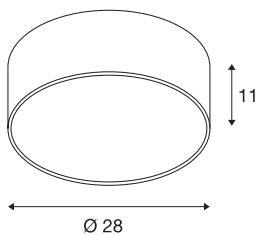

MEDO 30

ceiling light, LED, 3000K, black, 1-10V

The high-quality MEDO CL impresses with its clear design and the elegant synergy of the aluminium and glass materials that have been used. Thanks to having an integrated premium LED, it generates a bright and homogeneous light. The ceiling light can be converted into a pendant using a suspension kit, and is therefore also ideal for rooms with high ceilings. The built-in LED driver makes direct connection to a 120V to 240V mains supply possible.

TECHNICAL DATA

Item no.:	1000855
Primary nominal voltage	220-240V ~50/60Hz mA/V
Secondary power / secondary voltage	350 mA/V
Height	11.0 cm
Diameter	28.0 cm
Net weight	0.827 kg
Gross weight	1.306 kg
IP Code	IP 20
Safety class	I
Assembly	Surface
Assembly details	Ceiling, Ceiling with Acc.
Dimming technology	1-10V
Wattage	15.3 W
Colour temperature	3000 Kelvin
Beam angle	105 °
Color	black
CRI	>80
UGR ≤	25
Binning	6
LXXBXX data	70/50
Service life	25000 h
BIG WHITE Page	146