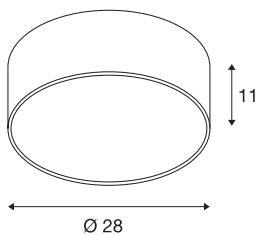

MEDO 30

ceiling light, LED, 3000K, white, 1-10V

The high-quality MEDO CL impresses with its clear design and the elegant synergy of the aluminium and glass materials that have been used. Thanks to having an integrated premium LED, it generates a bright and homogeneous light. The ceiling light can be converted into a pendant using a suspension kit, and is therefore also ideal for rooms with high ceilings. The built-in LED driver makes direct connection to a 120V to 240V mains supply possible.

TECHNICAL DATA

Item no.:	1000856
Primary nominal voltage	220-240V ~50/60Hz mA/V
Secondary power / secondary voltage	350 mA/V
Height	11.0 cm
Diameter	28.0 cm
Net weight	0.824 kg
Gross weight	1.242 kg
IP Code	IP 20
Safety class	I
Assembly	Surface
Assembly details	Ceiling, Ceiling with Acc.
Dimming technology	1-10V
Wattage	15.3 W
Colour temperature	3000 Kelvin
Beam angle	105 °
Color	white
CRI	>80
UGR ≤	25
Binning	6
LXXBXX data	70/50
Service life	25000 h
BIG WHITE Page	146