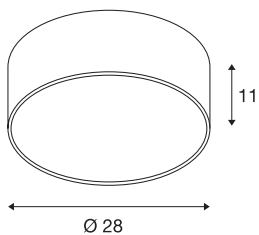

## MEDO 30

ceiling light, LED, 3000K, silver-grey, 1-10V

The high-quality MEDO CL impresses with its clear design and the elegant synergy of the aluminium and glass materials that have been used. Thanks to having an integrated premium LED, it generates a bright and homogeneous light. The ceiling light can be converted into a pendant using a suspension kit, and is therefore also ideal for rooms with high ceilings. The built-in LED driver makes direct connection to a 120V to 240V mains supply possible.

## TECHNICAL DATA

Item no.:	1000857
Primary nominal voltage	220-240V ~50/60Hz mA/V
Secondary power / secondary voltage	350 mA/V
Height	11.0 cm
Diameter	28.0 cm
Net weight	0.83 kg
Gross weight	1.262 kg
IP Code	IP 20
Safety class	I
Assembly	Surface
Assembly details	Ceiling, Ceiling with Acc.
Dimming technology	1-10V
Wattage	15.3 W
Colour temperature	3000 Kelvin
Beam angle	105 °
Color	grey
CRI	>80
UGR ≤	25
Binning	6
LXXBXX data	70/50
Service life	25000 h
BIG WHITE Page	146