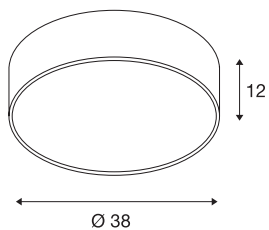

## MEDO 40

ceiling light, LED, 3000K, black, 1-10V

The high-quality MEDO CL impresses with its clear design and the elegant synergy of the aluminium and glass materials that have been used. Thanks to having an integrated premium LED, it generates a bright and homogeneous light. The ceiling light can be converted into a pendant using a suspension kit, and is therefore also ideal for rooms with high ceilings. The built-in LED driver makes direct connection to a 120V to 240V mains supply possible.

## TECHNICAL DATA

Item no.:	1000864
Primary nominal voltage	120-240V ~50/60Hz mA/V
Secondary power / secondary voltage	700 mA/V
Height	12.0 cm
Diameter	38.0 cm
Net weight	1.319 kg
Gross weight	2.175 kg
IP Code	IP 20
Safety class	I
Assembly	Surface
Assembly details	Ceiling, Ceiling with Acc.
Dimming technology	1-10V
Wattage	30.1 W
Lumen	2000 lm
Colour temperature	3000 Kelvin
Beam angle	105 °
Color	black
CRI	>80
UGR ≤	25
Binning	6
LXXBXX data	70/50
Service life	25000 h