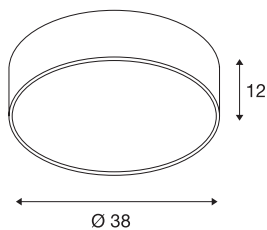

MEDO 40

ceiling light, LED, 3000K, white, 1-10V

The high-quality MEDO CL impresses with its clear design and the elegant synergy of the aluminium and glass materials that have been used. Thanks to having an integrated premium LED, it generates a bright and homogeneous light. The ceiling light can be converted into a pendant using a suspension kit, and is therefore also ideal for rooms with high ceilings. The built-in LED driver makes direct connection to a 120V to 240V mains supply possible.

TECHNICAL DATA

Item no.:	1000865
Primary nominal voltage	120-240V ~50/60Hz mA/V
Secondary power / secondary voltage	700 mA/V
Height	12.0 cm
Diameter	38.0 cm
Net weight	1.326 kg
Gross weight	2.295 kg
IP Code	IP 20
Safety class	I
Assembly	Surface
Assembly details	Ceiling, Ceiling with Acc.
Dimming technology	1-10V
Wattage	30.1 W
Colour temperature	3000 Kelvin
Beam angle	105 °
Color	white
CRI	>80
UGR ≤	25
Binning	6
LXXBXX data	70/50
Service life	25000 h
BIG WHITE Page	146