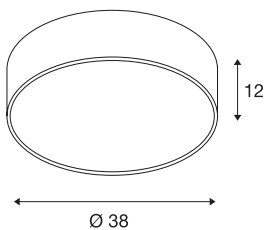

## MEDO 40

ceiling light, LED, 3000K, silver-grey, 1-10V

The high-quality MEDO CL impresses with its clear design and the elegant synergy of the aluminium and glass materials that have been used. Thanks to having an integrated premium LED, it generates a bright and homogeneous light. The ceiling light can be converted into a pendant using a suspension kit, and is therefore also ideal for rooms with high ceilings. The built-in LED driver makes direct connection to a 120V to 240V mains supply possible.

## TECHNICAL DATA

Item no.:	1000866
Primary nominal voltage	120-240V ~50/60Hz mA/V
Secondary power / secondary voltage	700 mA/V
Height	12.0 cm
Diameter	38.0 cm
Net weight	1.321 kg
Gross weight	2.167 kg
IP Code	IP 20
Safety class	I
Assembly	Surface
Assembly details	Ceiling, Ceiling with Acc.
Dimming technology	1-10V
Wattage	30.1 W
Colour temperature	3000 Kelvin
Beam angle	105 °
Color	grey
CRI	>80
UGR ≤	25
Binning	6
LXXBXX data	70/50
Service life	25000 h
BIG WHITE Page	146