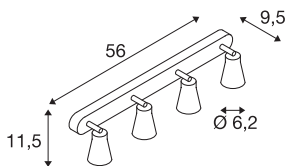

## AVO CW Quad

Indoor surface-mounted wall and ceiling light,  
QPAR51, silver, max. 50W

The wall and ceiling lights in the AVO series, with one to four adjustable lamp heads fitted to the canopy. The luminaire is made of aluminium and, thanks to the GU10 socket, is suitable for both halogen and LED lamps. The electrical connection of the luminaire, which comes in various colours, is made directly to the 230V mains supply.

## TECHNICAL DATA

Item no.:	1000897
Socket	GU10
Lamp	QPAR51
Number of sockets	4
Lamps included	0
Primary nominal voltage	230V ~50Hz mA/V
Tilt range	90 °
Horizontal rotation range	320 °
Length	56.0 cm
Width	11.5 cm
Height	9.5 cm
Net weight	1.0 kg
Gross weight	1.07 kg
IP Code	IP 20
Safety class	I
Assembly	Surface
Assembly details	Ceiling, Wall
Wattage	50 W
Color	grey
BIG WHITE Page	345