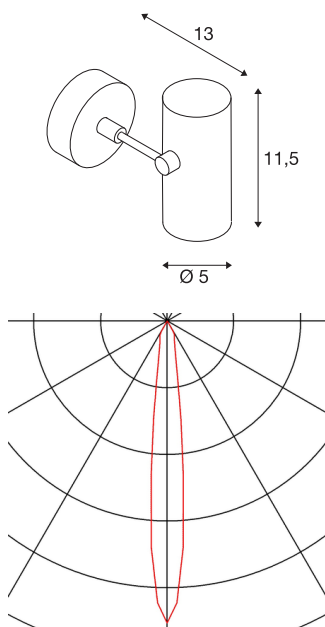

## REVILO

wall and ceiling light, LED, 3000K, black, 15°

The REVILO is available in white and black. It has a cylindrical spotlight which can be individually directed via a joint. The swivel and tilting range allows you to optimally light up the room. The integrated premium LEDs provide high energy efficiency. The built-in LED constant current driver allows it to be directly connected to a 230V mains power supply.

## TECHNICAL DATA

|                                     |                        |
|-------------------------------------|------------------------|
| Item no.:                           | 1000900                |
| Lamps included                      | 0                      |
| Number of different light outlets   | 1                      |
| Primary nominal voltage             | 100-240V ~50/60Hz mA/V |
| Secondary power / secondary voltage | 500 mA/V               |
| Vertical tilting range              | 180 °                  |
| Horizontal rotation range           | 350 °                  |
| Length                              | 11.5 cm                |
| Height                              | 13.0 cm                |
| Diameter                            | 5.0 cm                 |
| Net weight                          | 0.387 kg               |
| Gross weight                        | 0.487 kg               |
| IP Code                             | IP 20                  |
| Safety class                        | I                      |
| Assembly                            | Surface                |
| Assembly details                    | Ceiling, Wall          |
| Wattage                             | 9.5 W                  |
| Lumen                               | 670 lm                 |
| Colour temperature                  | 3000 Kelvin            |
| Beam angle                          | 15 °                   |
| Color                               | black                  |
| CRI                                 | >80                    |