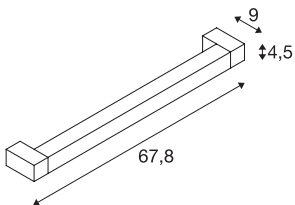

## LONG GRILL

wall and ceiling lights, LED, 3000K, white

The LONG GRILL LED wall and ceiling light is a professional luminaire for surface mounting. There is an LED with 20W within its rectangular frame. It is the rotating element that makes this luminaire so special. The lamp unit can be rotated by 180°. This luminaire is ready to be directly connected to the 230V mains supply. This luminaire contains built-in LED lamps.

## TECHNICAL DATA

Item no.:	1001019
Lamps included	0
Number of different light outlets	1
Primary nominal voltage	220-240V ~50/60Hz mA/V
Secondary power / secondary voltage	700 mA/V
Vertical tilting range	270 °
Length	67.8 cm
Width	9.0 cm
Height	4.5 cm
Net weight	1.335 kg
Gross weight	1.571 kg
IP Code	IP 20
Safety class	I
Assembly	Surface
Assembly details	Ceiling,Wall
Wattage	20 W
Lumen	1600 lm
Colour temperature	3000 Kelvin
Beam angle	110 °
Color	white
CRI	>80
LXXBXX data	70/50