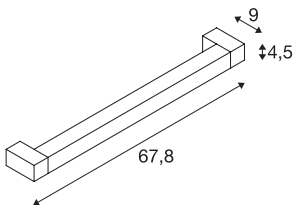

LONG GRILL

wall and ceiling lights, LED, 3000K, black

The LONG GRILL LED wall and ceiling light is a professional luminaire for surface mounting. There is an LED with 20W within its rectangular frame. It is the rotating element that makes this luminaire so special. The lamp unit can be rotated by 180°. This luminaire is ready to be directly connected to the 230V mains supply. This luminaire contains built-in LED lamps.

TECHNICAL DATA

Item no.:	1001020
Lamps included	0
Number of different light outlets	1
Primary nominal voltage	220-240V ~50/60Hz mA/V
Secondary power / secondary voltage	700 mA/V
Vertical tilting range	270 °
Length	67.8 cm
Width	9.0 cm
Height	4.5 cm
Net weight	1.394 kg
Gross weight	1.618 kg
IP Code	IP 20
Safety class	I
Assembly	Surface
Assembly details	Ceiling,Wall
Wattage	20 W
Lumen	1600 lm
Colour temperature	3000 Kelvin
Beam angle	110 °
Color	black
CRI	>80
LXXBXX data	70/50

Service life	30000 h
BIG WHITE Page	371

Notes
