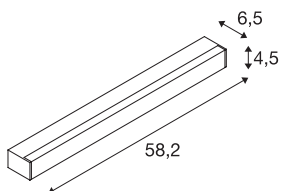

SIGHT LED

wall and ceiling light, with switch, 600mm, black

The SIGHT 60 wall and ceiling light is a professional light for surface mounting. There are two 7.5 Watt LEDs within the black, white or silver-grey frame, which provide the required illumination strength. The toggle switch which has been fitted to the light housing is user-friendly. Thanks to the LED driver that is already incorporated, the SIGHT 60 wall and ceiling light is ready for direct connection to a 230V mains supply.

TECHNICAL DATA

Item no.:	1001283
Lamps included	0
Number of different light outlets	1
Primary nominal voltage	220-240V ~50/60Hz mA/V
Secondary power / secondary voltage	700 mA/V
Length	58.2 cm
Width	4.5 cm
Height	6.5 cm
Net weight	1.145 kg
Gross weight	1.334 kg
IP Code	IP 20
Safety class	I
Assembly	Surface
Assembly details	Ceiling, Wall
Wattage	20 W
Lumen	1490 lm
Colour temperature	3000 Kelvin
Beam angle	120 °
Color	black
CRI	>80
UGR ≤	28
Binning	4

LXXBXX data	70/50
Service life	30000 h
BIG WHITE Page	370

Notes
