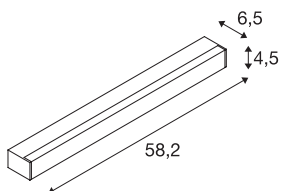

SIGHT LED

wall and ceiling light, with switch, 600mm, white

The SIGHT 60 wall and ceiling light is a professional luminaire for surface mounting. There are two 7.5 Watt LEDs within the black, white or silver-grey frame which provide the necessary illumination strength. The rocker switch on the luminaire's housing contributes to its ease of use. Thanks to the built-in LED driver, the SIGHT 60 wall and ceiling light is ready for direct connection to the 230V mains supply.

TECHNICAL DATA

Item no.:	1001284
Lamps included	0
Number of different light outlets	1
Primary nominal voltage	220-240V ~50/60Hz mA/V
Secondary power / secondary voltage	700 mA/V
Length	58.2 cm
Width	4.5 cm
Height	6.5 cm
Net weight	1.138 kg
Gross weight	1.327 kg
IP Code	IP 20
Safety class	I
Assembly	Surface
Assembly details	Ceiling, Wall
Wattage	20 W
Lumen	1490 lm
Colour temperature	3000 Kelvin
Beam angle	120 °
Color	white
CRI	>80
UGR ≤	28
Binning	4

LXXBXX data	70/50
Service life	30000 h
BIG WHITE Page	370

Notes
