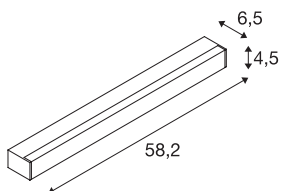

SIGHT LED

wall and ceiling light, with switch, 600mm, silver

The SIGHT 60 wall and ceiling light is a professional light for surface mounting. There are two 7.5 Watt LEDs within the black, white or silver-grey frame, which provide the required illumination strength. The toggle switch which has been fitted to the light housing is user-friendly. Thanks to the LED driver that is already incorporated, the SIGHT 60 wall and ceiling light is ready for direct connection to a 230V mains supply.

TECHNICAL DATA

Item no.:	1001285
Lamps included	0
Number of different light outlets	1
Primary nominal voltage	220-240V ~50/60Hz mA/V
Secondary power / secondary voltage	700 mA/V
Length	58.2 cm
Width	4.5 cm
Height	6.5 cm
Net weight	1.178 kg
Gross weight	1.41 kg
IP Code	IP 20
Safety class	I
Assembly	Surface
Assembly details	Ceiling, Wall
Wattage	20 W
Lumen	1490 lm
Colour temperature	3000 Kelvin
Beam angle	120 °
Color	grey
CRI	>80
UGR ≤	28
Binning	4

LXXBXX data	70/50
Service life	30000 h
BIG WHITE Page	370

Notes
