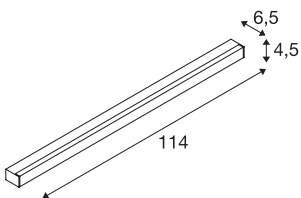

SIGHT LED

wall and ceiling light, 1150mm, black

The SIGHT 115 wall and ceiling light is a professional light for surface mounting. There are two 7.5 Watt LEDs within the black, white or silver-grey frame, which provide the required illumination strength. The toggle switch which has been fitted to the light housing is user-friendly. Thanks to the LED driver that is already incorporated, the SIGHT 115 wall and ceiling light is ready for direct connection to a 230V mains supply.

TECHNICAL DATA

Item no.:	1001286
Lamps included	0
Number of different light outlets	1
Primary nominal voltage	220-240V ~50/60Hz mA/V
Secondary power / secondary voltage	700 mA/V
Length	114.0 cm
Width	4.5 cm
Height	6.5 cm
Net weight	1.975 kg
Gross weight	2.276 kg
IP Code	IP 20
Safety class	I
Assembly	Surface
Assembly details	Ceiling, Wall
Wattage	37.3 W
Lumen	3100 lm
Colour temperature	3000 Kelvin
Beam angle	120 °
Color	black
CRI	>80
UGR ≤	28
Binning	4

LXXBXX data	70/50
Service life	30000 h
BIG WHITE Page	370

Notes
