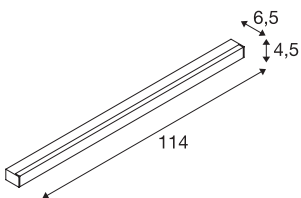

SIGHT LED

wall and ceiling light, 1150mm, silver-grey

The SIGHT 115 wall and ceiling light is a professional light for surface mounting. There are two 7.5 Watt LEDs within the black, white or silver-grey frame, which provide the required illumination strength. The toggle switch which has been fitted to the light housing is user-friendly. Thanks to the LED driver that is already incorporated, the SIGHT 115 wall and ceiling light is ready for direct connection to a 230V mains supply.

TECHNICAL DATA

Item no.:	1001288
Lamps included	0
Number of different light outlets	1
Primary nominal voltage	220-240V ~50/60Hz mA/V
Secondary power / secondary voltage	700 mA/V
Length	114.0 cm
Width	4.5 cm
Height	6.5 cm
Net weight	1.961 kg
Gross weight	2.268 kg
IP Code	IP 20
Safety class	I
Assembly	Surface
Assembly details	Ceiling, Wall
Wattage	37.3 W
Lumen	3100 lm
Colour temperature	3000 Kelvin
Beam angle	120 °
Color	grey
CRI	>80
UGR ≤	28
Binning	4

LXXBXX data	70/50
Service life	30000 h
BIG WHITE Page	370

Notes
