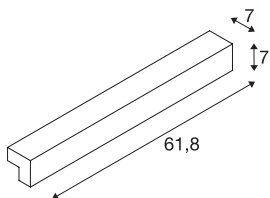

## L-LINE 60 LED

wall and ceiling light, IP44, 3000K, 1500lm, white

The L-LINE 60 wall and ceiling light is fitted with a warm-white LED module and, thanks to its 1500 lm LED power, the ultimate LED solution for primary room lighting. The smooth and elegant L-LINE 60 is available in white, silver and mouse-grey colour versions. Thanks to the integrated LED driver, the luminaire can be connected directly to the 230V mains supply.

## TECHNICAL DATA

Item no.:	1001299
Lamps included	0
Primary nominal voltage	220-240V ~50/60Hz mA/V
Secondary power / secondary voltage	350 mA/V
Width	61.8 cm
Height	7.0 cm
Depth	7.0 cm
Net weight	1.201 kg
Gross weight	1.436 kg
IP Code	IP 44
Safety class	I
Assembly	Surface
Assembly details	Wall
Wattage	10 W
Lumen	820 lm
Colour temperature	3000 Kelvin
Beam angle	120 °
Color	white
CRI	>80
Binning	5
LXXBXX data	70/50
Service life	30000 h