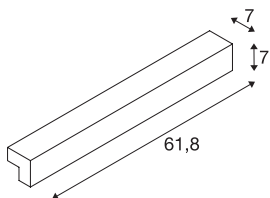

## L-LINE 60 LED

wall and ceiling light, IP44, 3000K, 700lm, grey

The L-LINE 60 wall and ceiling light is fitted with a warm-white LED module and, thanks to its 1500 lm LED power, the ultimate LED solution for primary room lighting. The smooth and elegant L-LINE 60 is available in white, silver-grey and grey colour versions. Thanks to the integrated LED driver, the luminaire can be connected directly to the 230V mains supply.

## TECHNICAL DATA

Item no.:	1001301
Lamps included	0
Primary nominal voltage	220-240V ~50/60Hz mA/V
Secondary power / secondary voltage	350 mA/V
Width	61.8 cm
Height	7.0 cm
Depth	7.0 cm
Net weight	1.22 kg
Gross weight	1.48 kg
IP Code	IP 44
Safety class	I
Assembly	Surface
Assembly details	Wall
Wattage	10 W
Lumen	820 lm
Colour temperature	3000 Kelvin
Beam angle	120 °
Color	grey
CRI	>80
Binning	5
LXXBXX data	70/50
Service life	30000 h