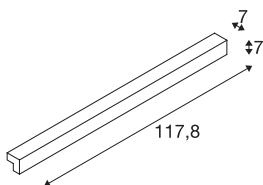

L-LINE 120 LED

wall and ceiling light, IP44, 3000K, 3000lm, silver

The L-LINE 120 wall and ceiling light is fitted with a warm-white LED module and, thanks to its 3000 lm LED power, the ultimate LED solution for primary room lighting. The smooth and elegant L-LINE 120 is available in white, silver-grey and grey colour versions. Thanks to the integrated LED driver, the luminaire can be connected directly to the 230V mains supply.

TECHNICAL DATA

| | |
|-------------------------------------|------------------------|
| Item no.: | 1001304 |
| Lamps included | 0 |
| Primary nominal voltage | 220-240V ~50/60Hz mA/V |
| Secondary power / secondary voltage | 350 mA/V |
| Width | 117.8 cm |
| Height | 7.0 cm |
| Depth | 7.0 cm |
| Net weight | 2.055 kg |
| Gross weight | 2.421 kg |
| IP Code | IP 44 |
| Safety class | I |
| Assembly | Surface |
| Assembly details | Wall |
| Wattage | 18.5 W |
| Lumen | 1650 lm |
| Colour temperature | 3000 Kelvin |
| Beam angle | 120 ° |
| Color | silver |
| CRI | >80 |
| Binning | 5 |
| LXXBXX data | 70/50 |
| Service life | 30000 h |