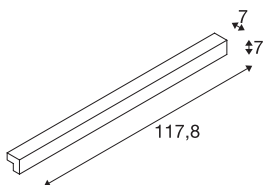

L-LINE 120 LED

wall and ceiling light, IP44, 3000K, 3000lm, grey

The L-LINE 120 wall and ceiling light, which is equipped with a warm-white LED module, is the ultimate LED solution for primary room illumination thanks to the LED output. The sleek and elegant L-LINE 120 is available in white, silver-grey and grey. Thanks to the integrated LED driver, the luminaire can be connected directly to a 230 Volt mains power supply.

TECHNICAL DATA

| | |
|-------------------------------------|------------------------|
| Item no.: | 1001305 |
| Lamps included | 0 |
| Primary nominal voltage | 220-240V ~50/60Hz mA/V |
| Secondary power / secondary voltage | 350 mA/V |
| Width | 117.8 cm |
| Height | 7.0 cm |
| Depth | 7.0 cm |
| Net weight | 2.186 kg |
| Gross weight | 2.573 kg |
| IP Code | IP 44 |
| Safety class | I |
| Assembly | Surface |
| Assembly details | Wall |
| Wattage | 18.5 W |
| Lumen | 1650 lm |
| Colour temperature | 3000 Kelvin |
| Beam angle | 120 ° |
| Color | grey |
| CRI | >80 |
| Binning | 5 |
| LXXBXX data | 70/50 |
| Service life | 30000 h |