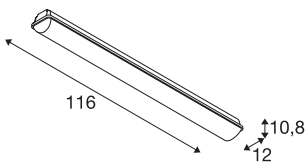

IMPERVA 120 CW

LED Outdoor wall and ceiling light, IP66, grey, 3000K

The functional wall and ceiling light has a diffuser which creates a pleasant light distribution. The luminaire was designed with powerful LEDs and is available in several lengths. The IP luminaire can be fitted with a warm white or cool white LEDs as required. Thanks to the built-in ballast, the luminaire is ready for direct connection to the 230V mains voltage supply.

TECHNICAL DATA

Item no.:	1001314
Lamps included	0
Primary nominal voltage	220-240V ~50/60Hz mA/V
Secondary power / secondary voltage	700 mA/V
Length	116.0 cm
Width	12.0 cm
Height	10.8 cm
Net weight	2.35 kg
Gross weight	2.637 kg
IP Code	IP 66
Safety class	I
Impact resistance class	IK08
Assembly	Surface
Assembly details	Ceiling, Wall
Number of through-wires	45
Wattage	40 W
Lumen	4200 lm
Colour temperature	3000 Kelvin
Beam angle	120 °
Color	grey
CRI	>80
Binning	4