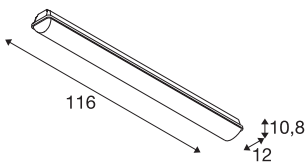

IMPERVA 120 CW

LED Outdoor wall and ceiling light, IP66, grey, 4000K

The functional wall and ceiling light has a diffuser which creates a pleasant light distribution. The luminaire was designed with powerful LEDs and is available in several lengths. The IP luminaire can be fitted with a warm white or cool white LEDs as required. Thanks to the built-in ballast, the luminaire is ready for direct connection to the 230V mains voltage supply.

TECHNICAL DATA

Item no.:	1001315
Lamps included	0
Primary nominal voltage	220-240V ~50/60Hz mA/V
Secondary power / secondary voltage	700 mA/V
Length	116.0 cm
Width	12.0 cm
Height	10.8 cm
Net weight	2.324 kg
Gross weight	2.611 kg
IP Code	IP 66
Safety class	I
Impact resistance class	IK08
Assembly	Surface
Assembly details	Ceiling, Wall
Number of through-wires	45
Wattage	40 W
Lumen	4600 lm
Colour temperature	4000 Kelvin
Beam angle	120 °
Color	grey
CRI	>80
Binning	4