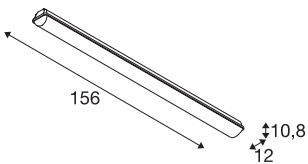

## IMPERVA 150 CW

LED Outdoor wall and ceiling light, IP66, grey, 3000K

The functional wall and ceiling light has a diffuser which creates a pleasant light distribution. The luminaire was designed with powerful LEDs and is available in several lengths. The IP luminaire can be fitted with a warm white or cool white LEDs as required. Thanks to the built-in ballast, the luminaire is ready for direct connection to the 230V mains voltage supply.

## TECHNICAL DATA

Item no.:	1001316
Lamps included	0
Primary nominal voltage	220-240V ~50/60Hz mA/V
Secondary power / secondary voltage	1050 mA/V
Length	156.0 cm
Width	12.0 cm
Height	10.8 cm
Net weight	2.361 kg
Gross weight	2.991 kg
IP Code	IP 66
Safety class	I
Impact resistance class	IK08
Assembly	Surface
Assembly details	Ceiling, Wall
Number of through-wires	30
Wattage	55 W
Lumen	6600 lm
Colour temperature	3000 Kelvin
Beam angle	120 °
Color	grey
CRI	>80
Binning	4