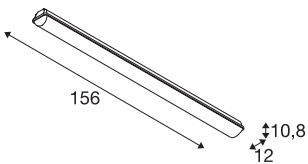

IMPERVA 150 CW

LED Outdoor wall and ceiling light, IP66, grey, 4000K

The functional wall and ceiling light has a diffuser which creates a pleasant light distribution. The luminaire was designed with powerful LEDs and is available in several lengths. The IP luminaire can be fitted with a warm white or cool white LEDs as required. Thanks to the built-in ballast, the luminaire is ready for direct connection to the 230V mains voltage supply.

TECHNICAL DATA

Item no.:	1001317
Lamps included	0
Primary nominal voltage	220-240V ~50/60Hz mA/V
Secondary power / secondary voltage	1050 mA/V
Length	156.0 cm
Width	12.0 cm
Height	10.8 cm
Net weight	3.002 kg
Gross weight	3.374 kg
IP Code	IP 66
Safety class	I
Impact resistance class	IK08
Assembly	Surface
Assembly details	Ceiling, Wall
Number of through-wires	30
Wattage	55 W
Lumen	7100 lm
Colour temperature	4000 Kelvin
Beam angle	120 °
Color	grey
CRI	>80
Binning	4