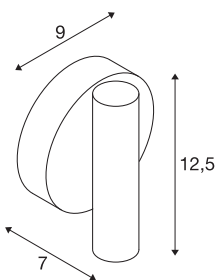

KARPO 30 CW

LED Indoor surface-mounted wall and ceiling light, single black 3000K dimmable

KARPO series lights are available in white and black. It has a choice of one or two spots in a cylindrical shape which can be individually adjusted via a hinge. The swivel and tilting range allows you to optimally light up the room. The integrated premium LEDs provide high energy efficiency. The luminaire also has a high colour rendering index of 90. The luminaires can be directly connected to the 230V mains supply.

TECHNICAL DATA

Item no.:	1001495
Number of different light outlets	1
Primary nominal voltage	220-240V ~50/60Hz mA/V
Secondary power / secondary voltage	500 mA/V
Vertical tilting range	90 °
Horizontal rotation range	350 °
Width	9.0 cm
Height	12.5 cm
Depth	7.0 cm
Net weight	0.34 kg
Gross weight	0.364 kg
IP Code	IP 20
Safety class	I
Assembly	Surface
Assembly details	Ceiling, Wall
Dimming technology	trailing edge
Wattage	9 W
Lumen	580 lm
Colour temperature	3000 Kelvin
Beam angle	40 °
Color	black
CRI	>90