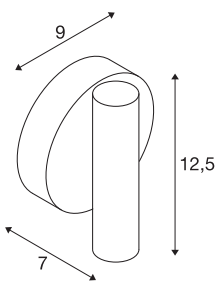

## KARPO 30 CW

LED Indoor surface-mounted wall and ceiling light, single white 3000K dimmable

KARPO series lights are available in white and black. It has a choice of one or two spots in a cylindrical shape which can be individually adjusted via a hinge. The swivel and tilting range allows you to optimally light up the room. The integrated premium LEDs provide high energy efficiency. The luminaire also has a high colour rendering index of 90. The luminaires can be directly connected to the 230V mains supply.

## TECHNICAL DATA

Item no.:	1001496
Number of different light outlets	1
Primary nominal voltage	220-240V ~50/60Hz mA/V
Secondary power / secondary voltage	500 mA/V
Vertical tilting range	90 °
Horizontal rotation range	350 °
Width	9.0 cm
Height	12.5 cm
Depth	7.0 cm
Net weight	0.363 kg
Gross weight	0.445 kg
IP Code	IP 20
Safety class	I
Assembly	Surface
Assembly details	Ceiling,Wall
Dimming technology	trailing edge
Wattage	9 W
Lumen	600 lm
Colour temperature	3000 Kelvin
Beam angle	40 °
Color	white
CRI	>90

<b>Binning</b>	3
<b>LXXBXX data</b>	70/50
<b>Service life</b>	30000 h
<b>BIG WHITE Page</b>	334

**Notes**

---

---

---

---

---