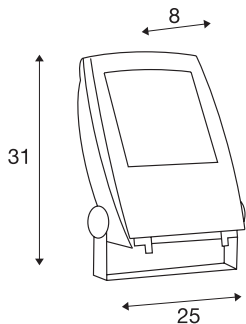

LED FLOOD LIGHT

matt black, 30W, white, 100°

Powerful FLOOD LIGHT spot for illuminating areas and spaces. With a tiltable installation bracket and protection class IP65, the spot is suitable for outdoor installation on the wall, ceiling or on the floor. The electrical connection of the spot, which is available in warm white and neutral white, is made directly by the built-in driver and the connection lead with mains plug to the 230V mains supply. An earth spike is available as an option for simplified floor installation.

TECHNICAL DATA

Item no.:	1001642
Primary nominal voltage	220-240V ~50/60Hz mA/V
Secondary power / secondary voltage	760 mA/V
Vertical tilting range	180 °
Length	25.0 cm
Width	8.0 cm
Height	32.0 cm
Net weight	2.265 kg
Gross weight	2.551 kg
IP Code	IP 65
Safety class	I
Impact resistance class	IK04
Impact resistance	0,5 Joule
Assembly	Surface
Assembly details	Ceiling,Ground,Wall
Wattage	32 W
Lumen	2350 lm
Colour temperature	5700 Kelvin
Beam angle	90 °
Color	black
CRI	>80
Binning	5