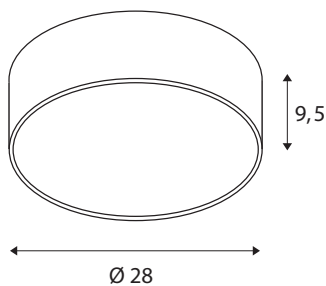

TECHNICAL DATA

Item no.:	1001877
Primary nominal voltage	220-240V ~50/60Hz mA/V
Secondary power / secondary voltage	350 mA/V
Height	9.5 cm
Diameter	28.0 cm
Net weight	1.463 kg
Gross weight	1.871 kg
IP Code	IP 20
Safety class	I
Assembly	Surface
Assembly details	Ceiling, Wall
Dimming technology	trailing edge
Wattage	15 W
Lumen	1250 / 1280 lm
Colour temperature	3000/4000 Kelvin
Beam angle	105 °
Color	black
CRI	>80
UGR ≤	25
Binning	3
LXXBXX data	70/50
Service life	25000 h