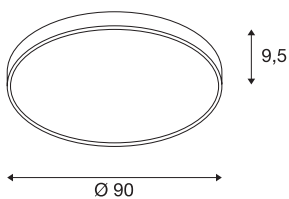

TECHNICAL DATA

Item no.:	1001878
Primary nominal voltage	220-240V ~50/60Hz mA/V
Secondary power / secondary voltage	1050 mA/V
Height	9.5 cm
Diameter	90.0 cm
Net weight	9.343 kg
Gross weight	12.198 kg
IP Code	IP 20
Safety class	I
Assembly	Surface
Assembly details	Ceiling
Dimming technology	trailing edge
Wattage	77.5 W
Lumen	9625 / 10100 lm
Colour temperature	3000/4000 Kelvin
Beam angle	105 °
Color	black
CRI	>80
UGR ≤	25
Binning	3
LXXBXX data	70/50
Service life	25000 h