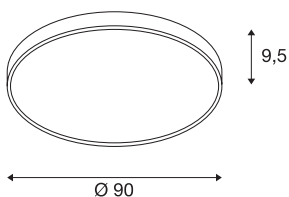

TECHNICAL DATA

Item no.:	1001879
Primary nominal voltage	220-240V ~50/60Hz mA/V
Secondary power / secondary voltage	1050 mA/V
Height	9.5 cm
Diameter	90.0 cm
Net weight	9.254 kg
Gross weight	12.051 kg
IP Code	IP 20
Safety class	I
Assembly	Surface
Assembly details	Ceiling
Dimming technology	trailing edge
Wattage	77.5 W
Lumen	9625 / 10100 lm
Colour temperature	3000/4000 Kelvin
Beam angle	105 °
Color	white
CRI	>80
UGR ≤	25
Binning	3
LXXBXX data	70/50
Service life	25000 h