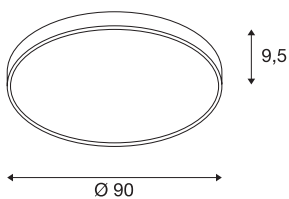

TECHNICAL DATA

Item no.:	1001880
Primary nominal voltage	220-240V ~50/60Hz mA/V
Secondary power / secondary voltage	1050 mA/V
Height	9.5 cm
Diameter	90.0 cm
Net weight	9.103 kg
Gross weight	12.098 kg
IP Code	IP 20
Safety class	I
Assembly	Surface
Assembly details	Ceiling
Dimming technology	trailing edge
Wattage	77.5 W
Lumen	9625 / 10100 lm
Colour temperature	3000/4000 Kelvin
Beam angle	105 °
Color	grey
CRI	>80
UGR ≤	25
Binning	3
LXXBXX data	70/50
Service life	25000 h