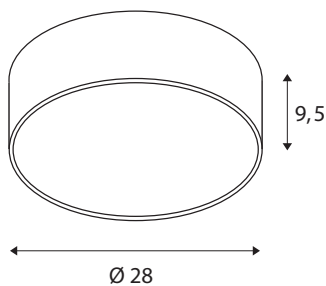

TECHNICAL DATA

Item no.:	1001881
Primary nominal voltage	220-240V ~50/60Hz mA/V
Secondary power / secondary voltage	350 mA/V
Height	9.5 cm
Diameter	28.0 cm
Net weight	1.458 kg
Gross weight	1.867 kg
IP Code	IP 20
Safety class	I
Assembly	Surface
Assembly details	Ceiling, Wall
Dimming technology	trailing edge
Wattage	15 W
Lumen	1250 / 1280 lm
Colour temperature	3000/4000 Kelvin
Beam angle	105 °
Color	white
CRI	>80
UGR ≤	25
Binning	3
LXXBXX data	70/50
Service life	25000 h