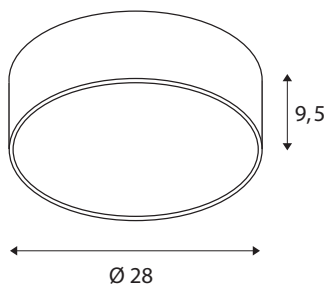

TECHNICAL DATA

Item no.:	1001882
Primary nominal voltage	220-240V ~50/60Hz mA/V
Secondary power / secondary voltage	350 mA/V
Height	9.5 cm
Diameter	28.0 cm
Net weight	1.466 kg
Gross weight	1.843 kg
IP Code	IP 20
Safety class	I
Assembly	Surface
Assembly details	Ceiling, Wall
Dimming technology	trailing edge
Wattage	15 W
Lumen	1250 / 1280 lm
Colour temperature	3000/4000 Kelvin
Beam angle	105 °
Color	grey
CRI	>80
UGR ≤	25
Binning	3
LXXBXX data	70/50
Service life	25000 h