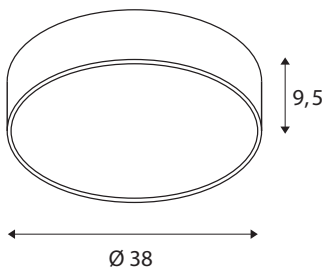

TECHNICAL DATA

Item no.:	1001883
Primary nominal voltage	220-240V ~50/60Hz mA/V
Secondary power / secondary voltage	700 mA/V
Height	9.5 cm
Diameter	38.0 cm
Net weight	2.184 kg
Gross weight	2.981 kg
IP Code	IP 20
Safety class	I
Assembly	Surface
Assembly details	Ceiling, Wall
Dimming technology	trailing edge
Wattage	30 W
Lumen	2800 / 2900 lm
Colour temperature	3000/4000 Kelvin
Beam angle	105 °
Color	black
CRI	>80
UGR ≤	25
Binning	3
LXXBXX data	70/50
Service life	25000 h