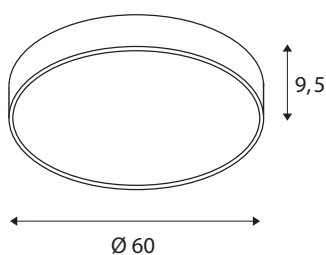

TECHNICAL DATA

Item no.:	1001886
Primary nominal voltage	220-240V ~50/60Hz mA/V
Secondary power / secondary voltage	1050 mA/V
Height	9.5 cm
Diameter	60.0 cm
Net weight	4.945 kg
Gross weight	6.635 kg
IP Code	IP 20
Safety class	I
Assembly	Surface
Assembly details	Ceiling, Wall
Dimming technology	trailing edge
Wattage	40 W
Lumen	4470 / 4750 lm
Colour temperature	3000/4000 Kelvin
Beam angle	105 °
Color	black
CRI	>80
UGR ≤	25
Binning	3
LXXBXX data	70/50
Service life	25000 h