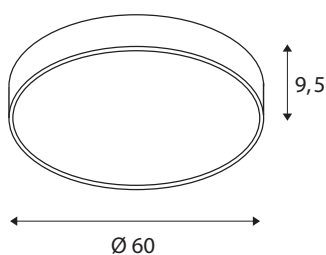

TECHNICAL DATA

Item no.:	1001887
Primary nominal voltage	220-240V ~50/60Hz mA/V
Secondary power / secondary voltage	1050 mA/V
Height	9.5 cm
Diameter	60.0 cm
Net weight	4.936 kg
Gross weight	6.625 kg
IP Code	IP 20
Safety class	I
Assembly	Surface
Assembly details	Ceiling, Wall
Dimming technology	trailing edge
Wattage	40 W
Lumen	4470 / 4750 lm
Colour temperature	3000/4000 Kelvin
Beam angle	105 °
Color	white
CRI	>80
UGR ≤	25
Binning	3
LXXBXX data	70/50
Service life	25000 h