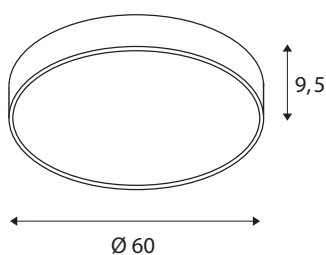

TECHNICAL DATA

Item no.:	1001888
Primary nominal voltage	220-240V ~50/60Hz mA/V
Secondary power / secondary voltage	1050 mA/V
Height	9.5 cm
Diameter	60.0 cm
Net weight	5.001 kg
Gross weight	6.652 kg
IP Code	IP 20
Safety class	I
Assembly	Surface
Assembly details	Ceiling, Wall
Dimming technology	trailing edge
Wattage	40 W
Lumen	4470 / 4750 lm
Colour temperature	3000/4000 Kelvin
Beam angle	105 °
Color	grey
CRI	>80
UGR ≤	25
Binning	3
LXXBXX data	70/50
Service life	25000 h