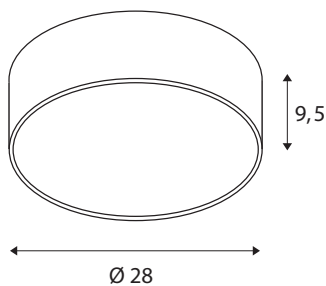

TECHNICAL DATA

Item no.:	1001889
Primary nominal voltage	220-240V ~50/60Hz mA/V
Secondary power / secondary voltage	350 mA/V
Height	9.5 cm
Diameter	28.0 cm
Net weight	1.522 kg
Gross weight	1.924 kg
IP Code	IP 20
Safety class	I
Assembly	Surface
Assembly details	Ceiling, Wall
Dimming technology	DALI
Wattage	15 W
Lumen	1250 / 1280 lm
Colour temperature	3000/4000 Kelvin
Beam angle	105 °
Color	black
CRI	>80
UGR ≤	25
Binning	3
LXXBXX data	70/50
Service life	25000 h