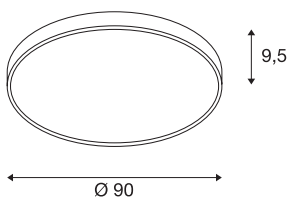

TECHNICAL DATA

Item no.:	1001890
Primary nominal voltage	220-240V ~50/60Hz mA/V
Secondary power / secondary voltage	1000 mA/V
Height	9.5 cm
Diameter	90.0 cm
Net weight	9.397 kg
Gross weight	12.275 kg
IP Code	IP 20
Safety class	I
Assembly	Surface
Assembly details	Ceiling
Dimming technology	DALI
Wattage	78 W
Lumen	9625 / 10100 lm
Colour temperature	3000/4000 Kelvin
Beam angle	105 °
Color	black
CRI	>80
UGR ≤	25
Binning	3
LXXBXX data	70/50
Service life	25000 h