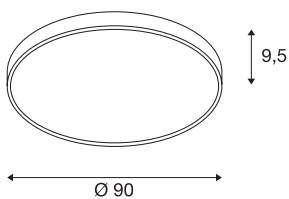

TECHNICAL DATA

Item no.:	1001891
Primary nominal voltage	220-240V ~50/60Hz mA/V
Secondary power / secondary voltage	1000 mA/V
Height	9.5 cm
Diameter	90.0 cm
Net weight	9.317 kg
Gross weight	12.085 kg
IP Code	IP 20
Safety class	I
Assembly	Surface
Assembly details	Ceiling
Dimming technology	DALI
Wattage	78 W
Lumen	9625 / 10100 lm
Colour temperature	3000/4000 Kelvin
Beam angle	105 °
Color	white
CRI	>80
UGR ≤	25
Binning	3
LXXBXX data	70/50
Service life	25000 h