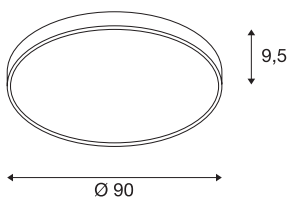

TECHNICAL DATA

Item no.:	1001892
Primary nominal voltage	220-240V ~50/60Hz mA/V
Secondary power / secondary voltage	1000 mA/V
Height	9.5 cm
Diameter	90.0 cm
Net weight	8.986 kg
Gross weight	12.264 kg
IP Code	IP 20
Safety class	I
Assembly	Surface
Assembly details	Ceiling
Dimming technology	DALI
Wattage	78 W
Lumen	9625 / 10100 lm
Colour temperature	3000/4000 Kelvin
Beam angle	105 °
Color	grey
CRI	>80
UGR ≤	25
Binning	3
LXXBXX data	70/50
Service life	25000 h