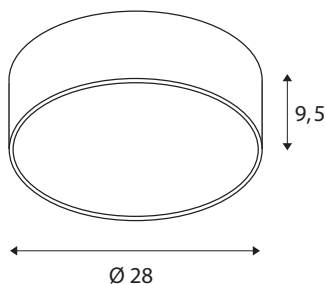

TECHNICAL DATA

Item no.:	1001893
Primary nominal voltage	220-240V ~50/60Hz mA/V
Secondary power / secondary voltage	350 mA/V
Height	9.5 cm
Diameter	28.0 cm
Net weight	1.512 kg
Gross weight	1.928 kg
IP Code	IP 20
Safety class	I
Assembly	Surface
Assembly details	Ceiling, Wall
Dimming technology	DALI
Wattage	15 W
Lumen	1250 / 1280 lm
Colour temperature	3000/4000 Kelvin
Beam angle	105 °
Color	white
CRI	>80
UGR ≤	25
Binning	3
LXXBXX data	70/50
Service life	25000 h