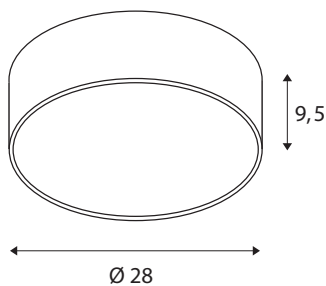

## TECHNICAL DATA

Item no.:	1001894
Primary nominal voltage	220-240V ~50/60Hz mA/V
Secondary power / secondary voltage	350 mA/V
Height	9.5 cm
Diameter	28.0 cm
Net weight	1.514 kg
Gross weight	1.923 kg
IP Code	IP 20
Safety class	I
Assembly	Surface
Assembly details	Ceiling, Wall
Dimming technology	DALI
Wattage	15 W
Lumen	1250 / 1280 lm
Colour temperature	3000/4000 Kelvin
Beam angle	105 °
Color	grey
CRI	>80
UGR ≤	25
Binning	3
LXXBXX data	70/50
Service life	25000 h