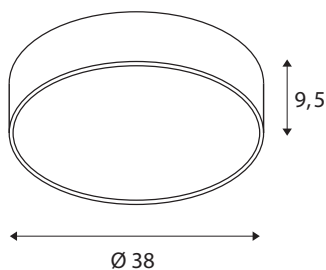

TECHNICAL DATA

Item no.:	1001895
Primary nominal voltage	220-240V ~50/60Hz mA/V
Secondary power / secondary voltage	700 mA/V
Height	9.5 cm
Diameter	38.0 cm
Net weight	2.205 kg
Gross weight	3.034 kg
IP Code	IP 20
Safety class	I
Assembly	Surface
Assembly details	Ceiling, Wall
Dimming technology	DALI
Wattage	30 W
Lumen	2800 / 2900 lm
Colour temperature	3000/4000 Kelvin
Beam angle	105 °
Color	black
CRI	>80
UGR ≤	25
Binning	3
LXXBXX data	70/50
Service life	25000 h