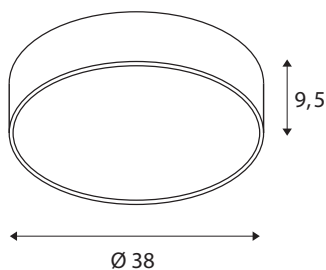

TECHNICAL DATA

Item no.:	1001896
Primary nominal voltage	220-240V ~50/60Hz mA/V
Secondary power / secondary voltage	700 mA/V
Height	9.5 cm
Diameter	38.0 cm
Net weight	2.278 kg
Gross weight	3.025 kg
IP Code	IP 20
Safety class	I
Assembly	Surface
Assembly details	Ceiling, Wall
Dimming technology	DALI
Wattage	30 W
Lumen	2800 / 2900 lm
Colour temperature	3000/4000 Kelvin
Beam angle	105 °
Color	white
CRI	>80
UGR ≤	25
Binning	3
LXXBXX data	70/50
Service life	25000 h