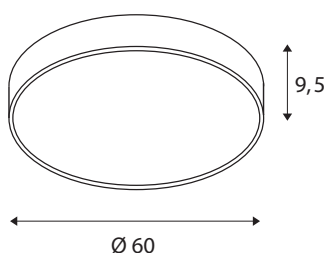

## TECHNICAL DATA

Item no.:	1001898
Primary nominal voltage	220-240V ~50/60Hz mA/V
Secondary power / secondary voltage	1000 mA/V
Height	9.5 cm
Diameter	60.0 cm
Net weight	5.04 kg
Gross weight	6.688 kg
IP Code	IP 20
Safety class	I
Assembly	Surface
Assembly details	Ceiling, Wall
Dimming technology	DALI
Wattage	40 W
Lumen	4470 / 4750 lm
Colour temperature	3000/4000 Kelvin
Beam angle	105 °
Color	black
CRI	>80
UGR ≤	25
Binning	3
LXXBXX data	70/50
Service life	25000 h