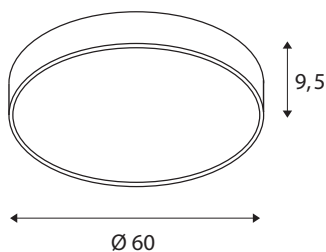

TECHNICAL DATA

Item no.:	1001899
Primary nominal voltage	220-240V ~50/60Hz mA/V
Secondary power / secondary voltage	1000 mA/V
Height	9.5 cm
Diameter	60.0 cm
Net weight	5.05 kg
Gross weight	6.732 kg
IP Code	IP 20
Safety class	I
Assembly	Surface
Assembly details	Ceiling, Wall
Dimming technology	DALI
Wattage	40 W
Lumen	4470 / 4750 lm
Colour temperature	3000/4000 Kelvin
Beam angle	105 °
Color	grey
CRI	>80
UGR ≤	25
Binning	3
LXXBXX data	70/50
Service life	25000 h