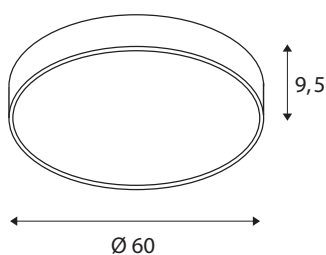

TECHNICAL DATA

Item no.:	1001900
Primary nominal voltage	220-240V ~50/60Hz mA/V
Secondary power / secondary voltage	1000 mA/V
Height	9.5 cm
Diameter	60.0 cm
Net weight	5.074 kg
Gross weight	6.666 kg
IP Code	IP 20
Safety class	I
Assembly	Surface
Assembly details	Ceiling, Wall
Dimming technology	DALI
Wattage	40 W
Lumen	4470 / 4750 lm
Colour temperature	3000/4000 Kelvin
Beam angle	105 °
Color	white
CRI	>80
UGR ≤	25
Binning	3
LXXBXX data	70/50
Service life	25000 h