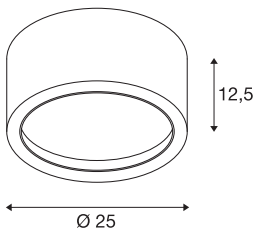

FERA 25 CL

LED Indoor surface-mounted ceiling light, black, 3000K, 100°

The 240V LED ceiling light FERA 25 convinces with its simple design and high luminosity. The integrated LEDs achieve luminous flux of approx. 2000lm. Thus, the fitting can be used for general room lighting. Thanks to the built-in LED driver, the light is ready for direct connection to 230V AC. This luminaire contains built-in LED lamps.

TECHNICAL DATA

| | |
|-------------------------------------|------------------------|
| Item no.: | 1001939 |
| Lamps included | 0 |
| Primary nominal voltage | 100-240V ~50/60Hz mA/V |
| Secondary power / secondary voltage | 550 mA/V |
| Height | 12.5 cm |
| Diameter | 25.0 cm |
| Net weight | 1.843 kg |
| Gross weight | 2.257 kg |
| IP Code | IP 20 |
| Safety class | I |
| Assembly | Surface |
| Assembly details | Ceiling |
| Wattage | 21 W |
| Lumen | 2000 lm |
| Colour temperature | 3000 Kelvin |
| Beam angle | 100 ° |
| Color | black |
| CRI | >80 |
| Binning | 6 |
| LXXBXX data | 70/50 |
| Service life | 20000 h |
| BIG WHITE Page | 289 |